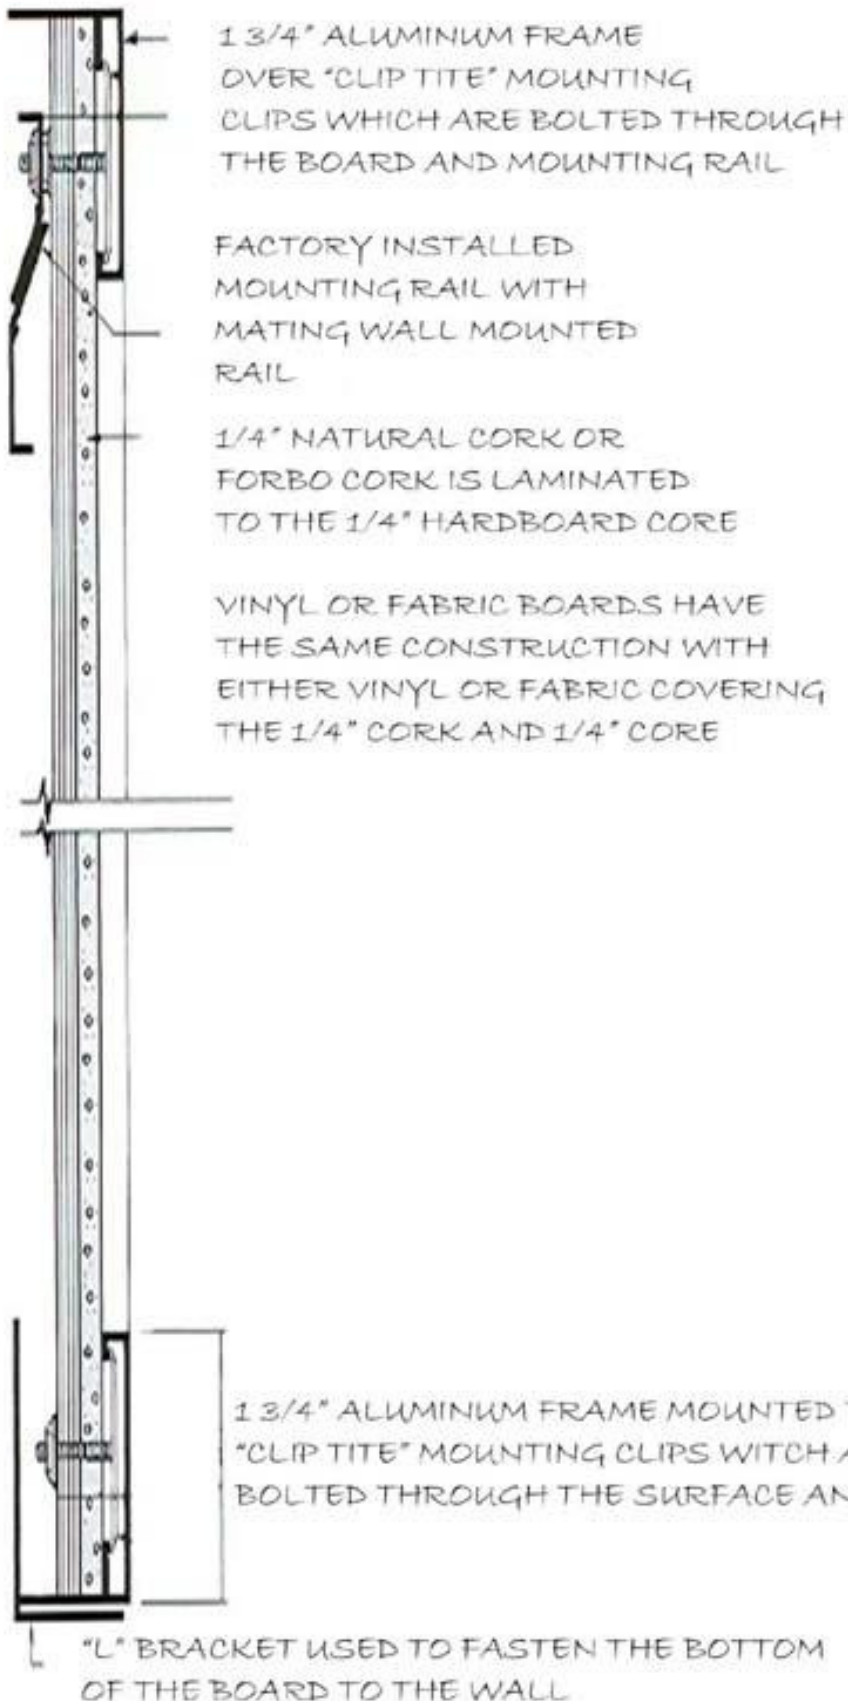

BIG APPLE

CORK, FORBO, VINYL & FABRIC BULLETIN BOARDS

The Big Apple frame offers unsurpassed strength, beauty and ease of installation. It is the only frame in the industry to bolt each part of frame through the board. It is also the only board that fastens the top of the frame through mounting clips, the board core and a factory installed mounting bar.

Bulletin Boards using the Big Apple frame are better in every way compared to any other Bulletin Board. The frame is more sturdy and the unique mounting system makes mounting the board easy.

Big Apple Bulletin Boards are available in Natural Cork, Forbo Cork (twelve colors), Fabric (six colors) and Harborweave Vinyl (six colors).