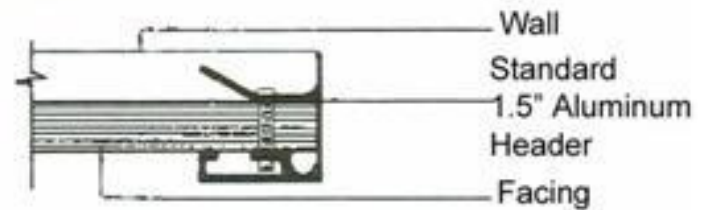

## ELEVATION

NOT TO SCALE

## DETAIL

1/2 SCALE

The Deluxe Series offers many of the features of the premium Big Apple series at a much lower cost. The Deluxe Series features a factory-installed integrated hanging system that mounts flush to the wall. A 1.5" Aluminum frame surrounds the Ceramicsteel P3 facing in White for Marker Boards and Green, Black and Slate for Chalk Boards. The sturdy AY-20 Chalk/Marker tray is standard. The premium AY-10 tray is available as an option. Optional 1" and 2" Display Rails and associated accessories are also available.