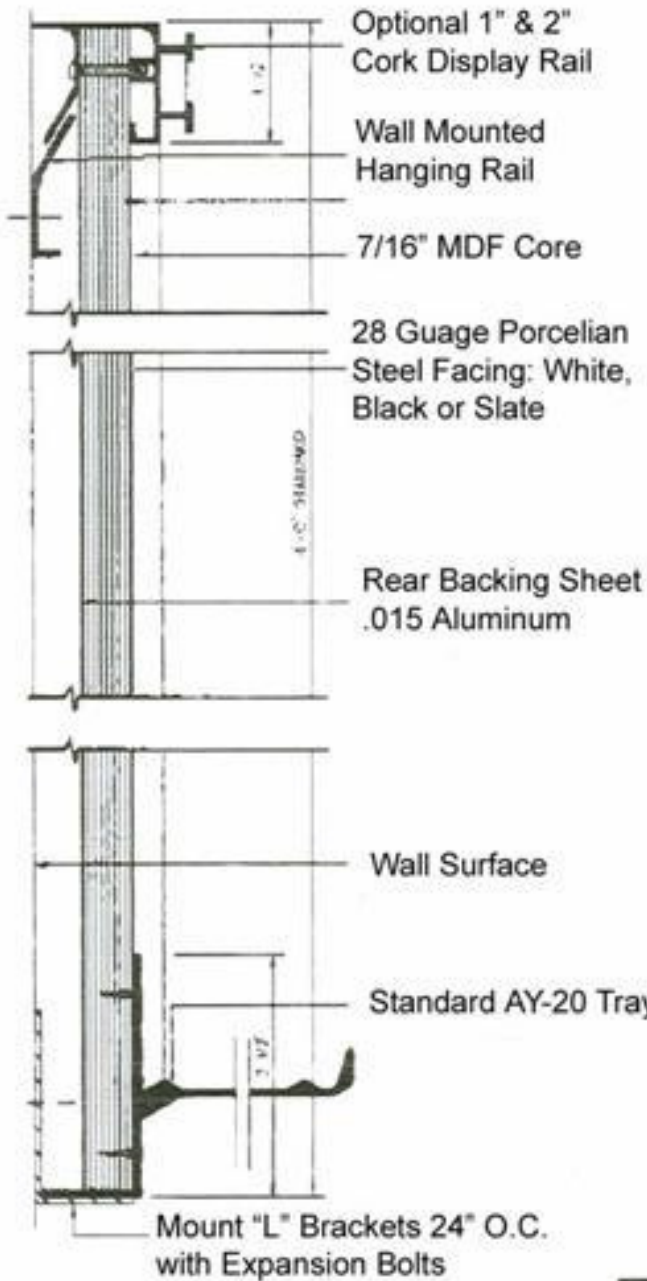

## ELEVATION

NOT TO SCALE

## DETAIL

1/2 SCALE

The Deluxe Series offers many of the features of the premium Big Apple series at a much lower cost. The Deluxe Series features a factory-installed integrated hanging system that mounts flush to the wall. A 1.5" Aluminum frame surrounds the Ceramicsteel P3 facing in White for Marker Boards and Green, Black and Slate for Chalk Boards. The sturdy AY-20 Chalk/Marker tray is standard. The premium AY-10 tray is available as an option. Optional 1" and 2" Display Rails and associated accessories are also available.