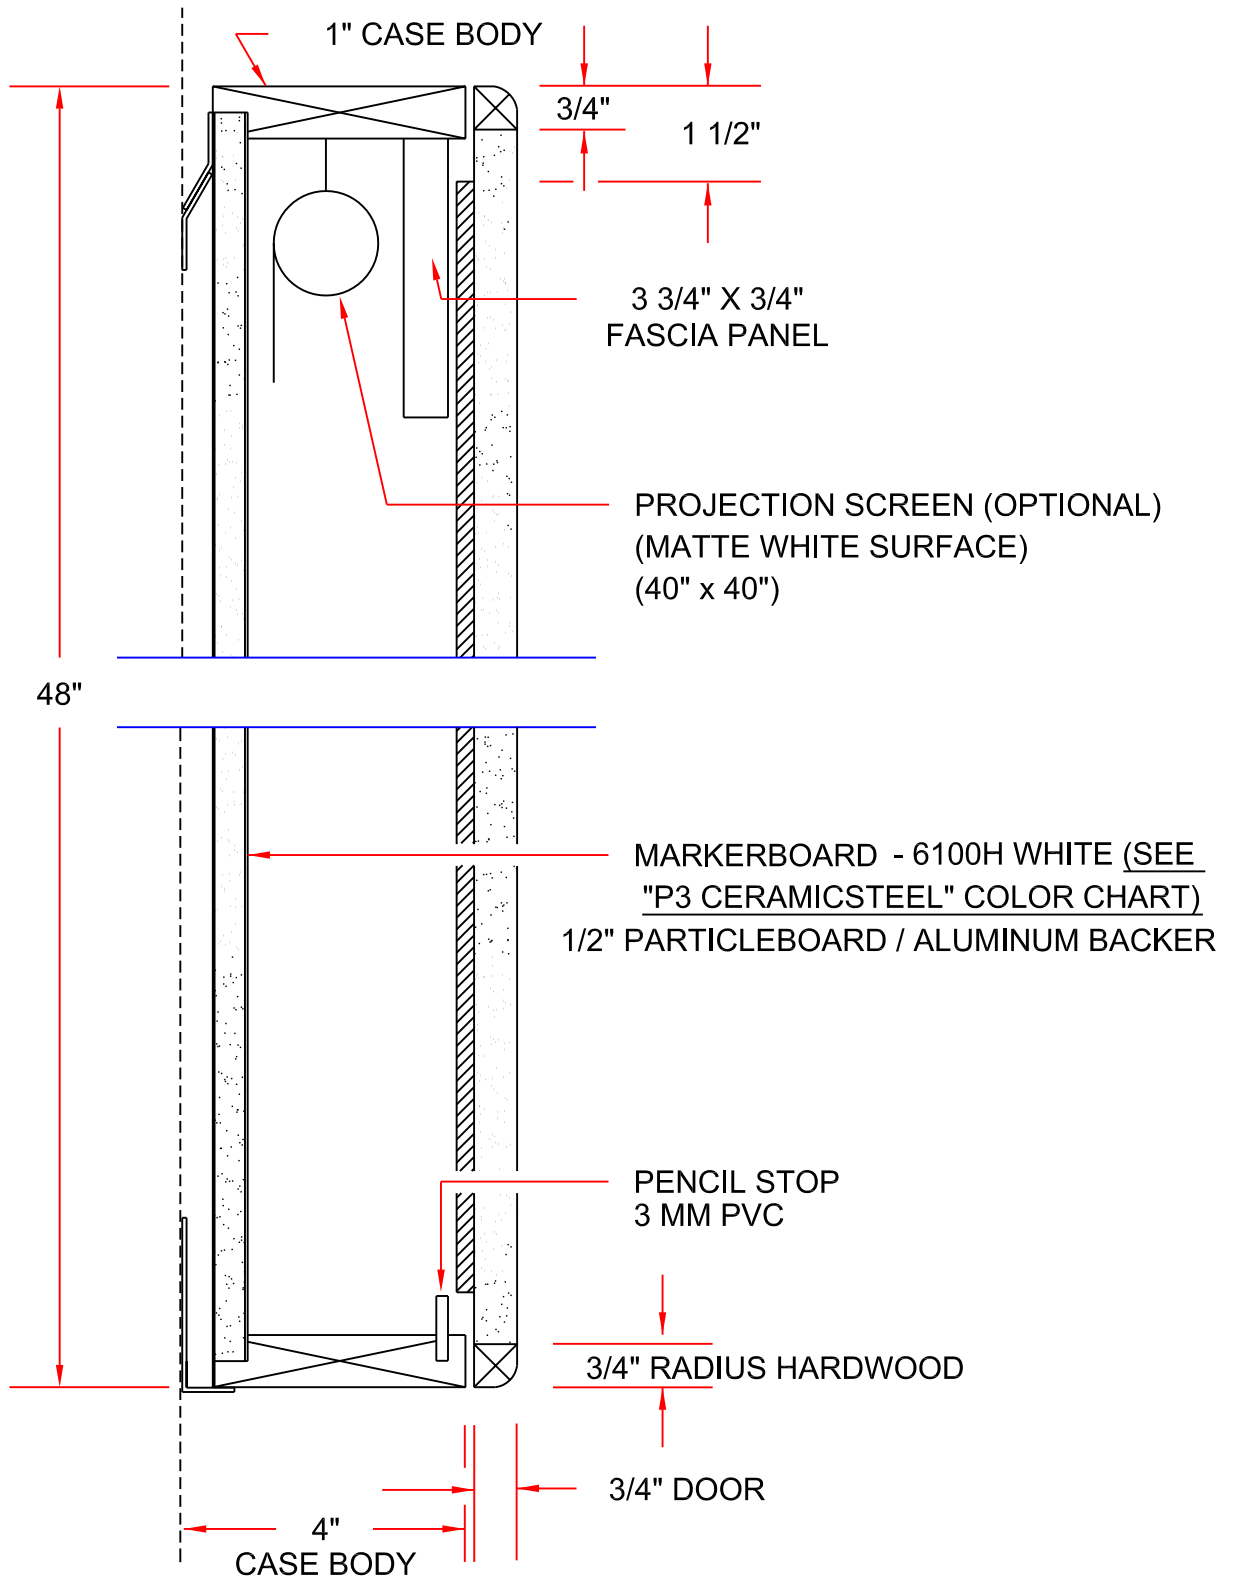

# EXECUTIVE CONFERENCE UNIT - RADIUS EDGE

PolyVision Corporation © 2005  
 Customer Service and Support: 800-620-POLY (7659)  
 info@polyvision.com  
 www.polyvision.com/architect/  
 Made with Pride in the USA