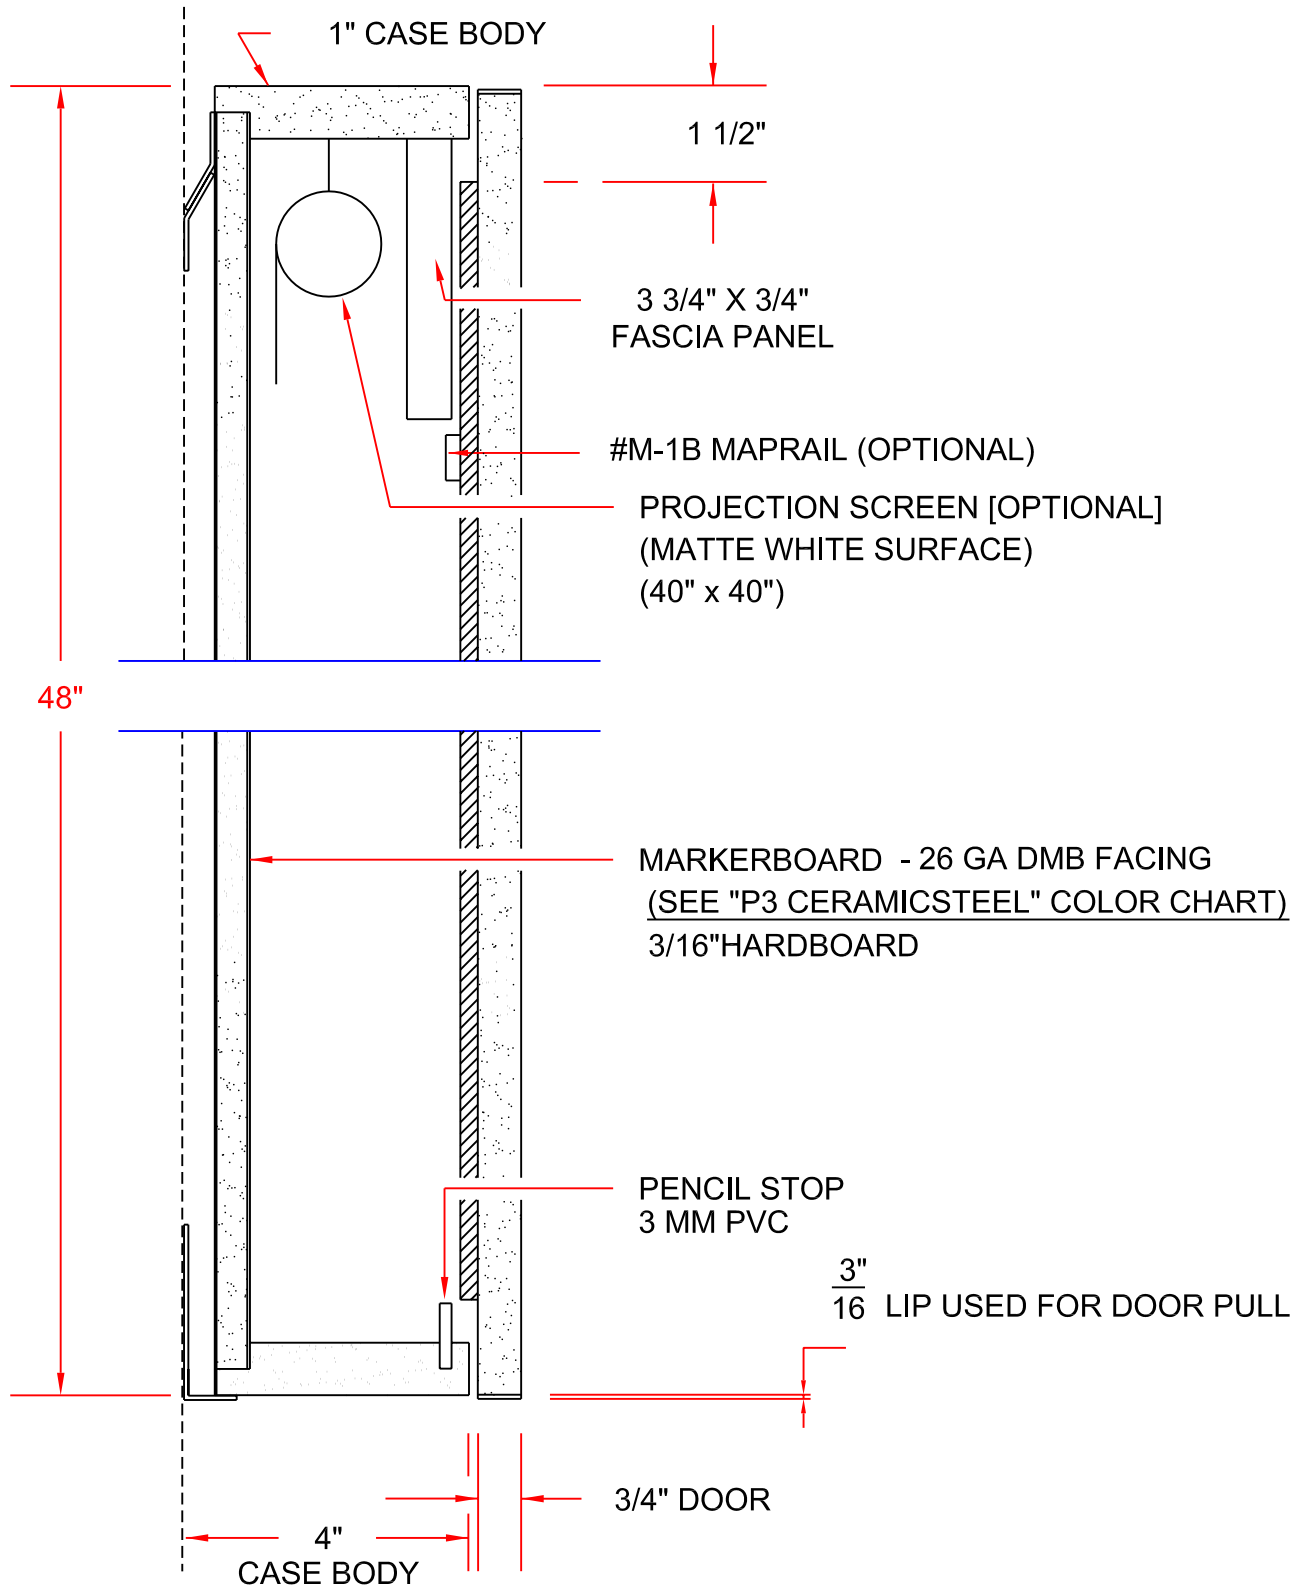

# EXECUTIVE CONFERENCE UNIT - SQUARE EDGE

PolyVision Corporation © 2005  
 Customer Service and Support: 800-620-POLY (7659)  
 info@polyvision.com  
 www.polyvision.com/architect/  
 Made with Pride in the USA