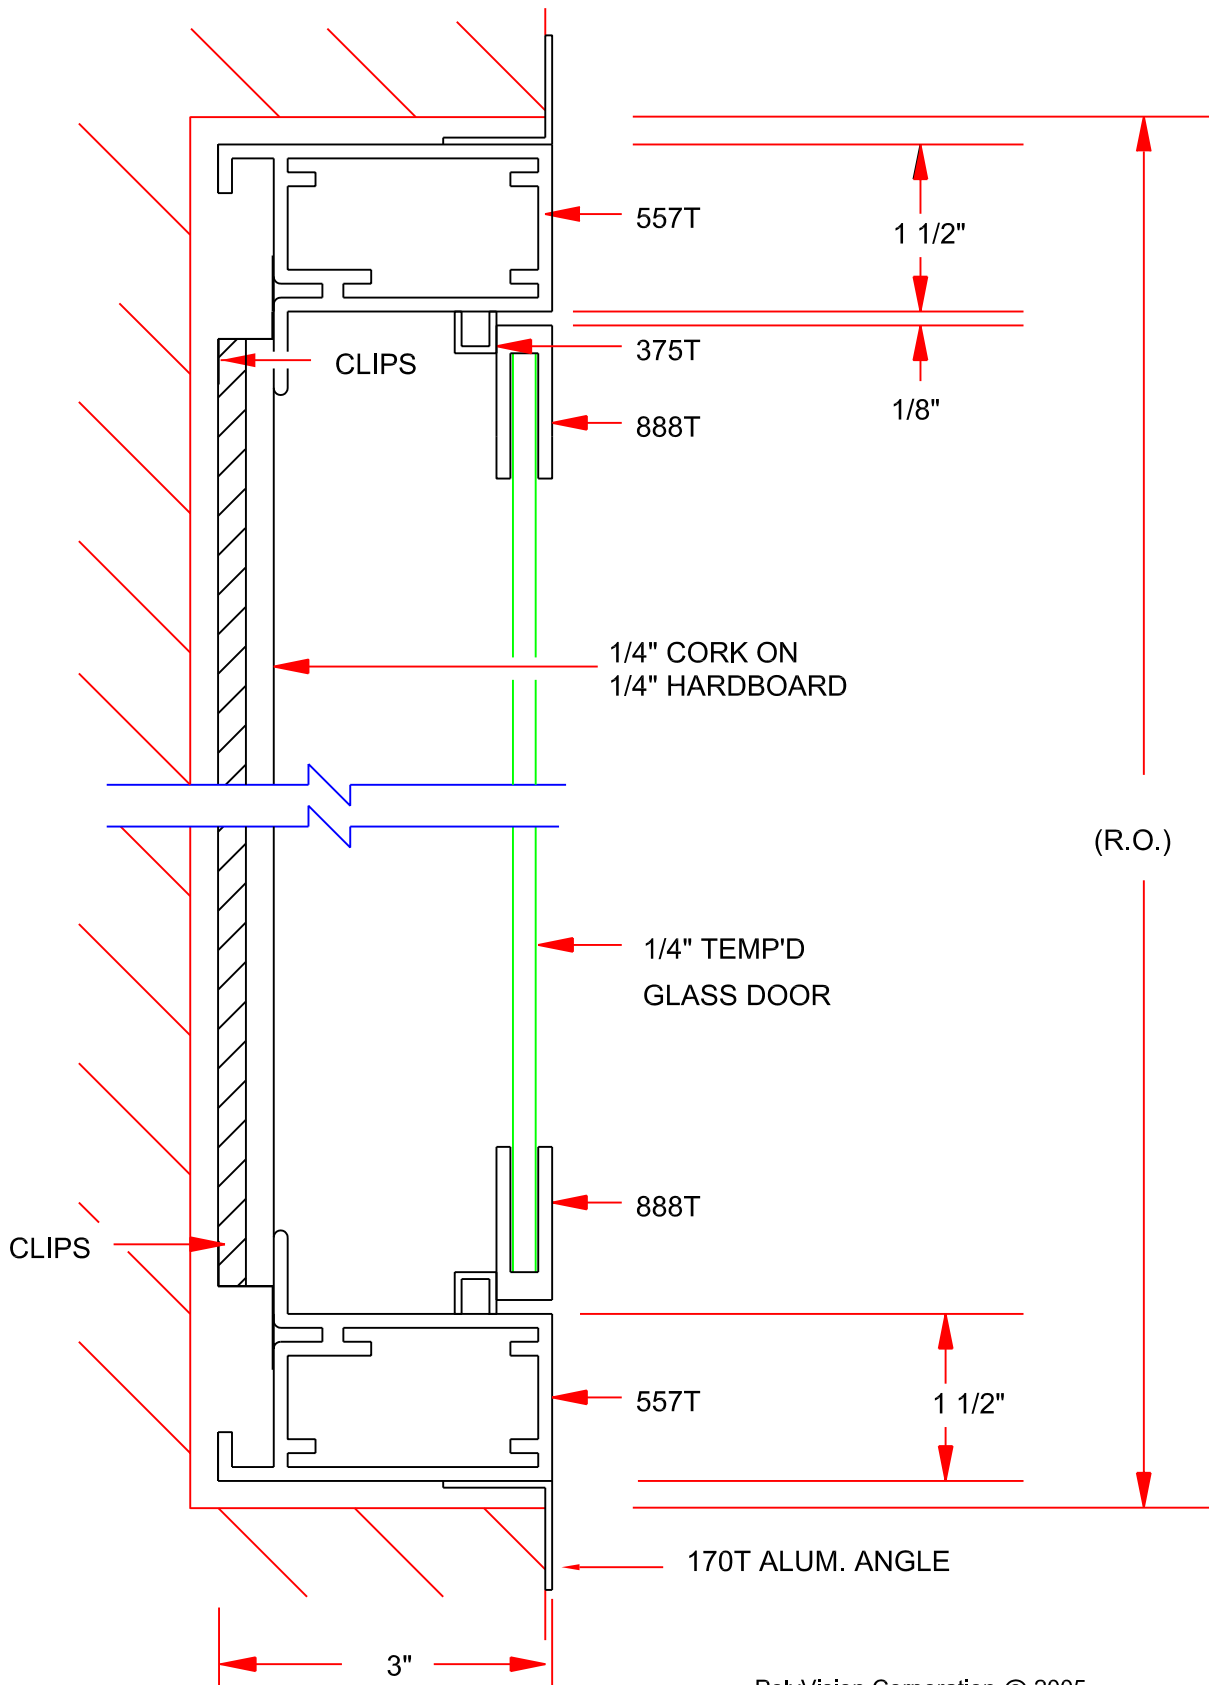

RECESSED MOUNT HINGED DOOR BULLETIN CASE

PolyVision Corporation © 2005
 Customer Service and Support: 800-620-POLY (7659)
 info@polyvision.com
 www.polyvision.com/architect/
 Made with Pride in the USA