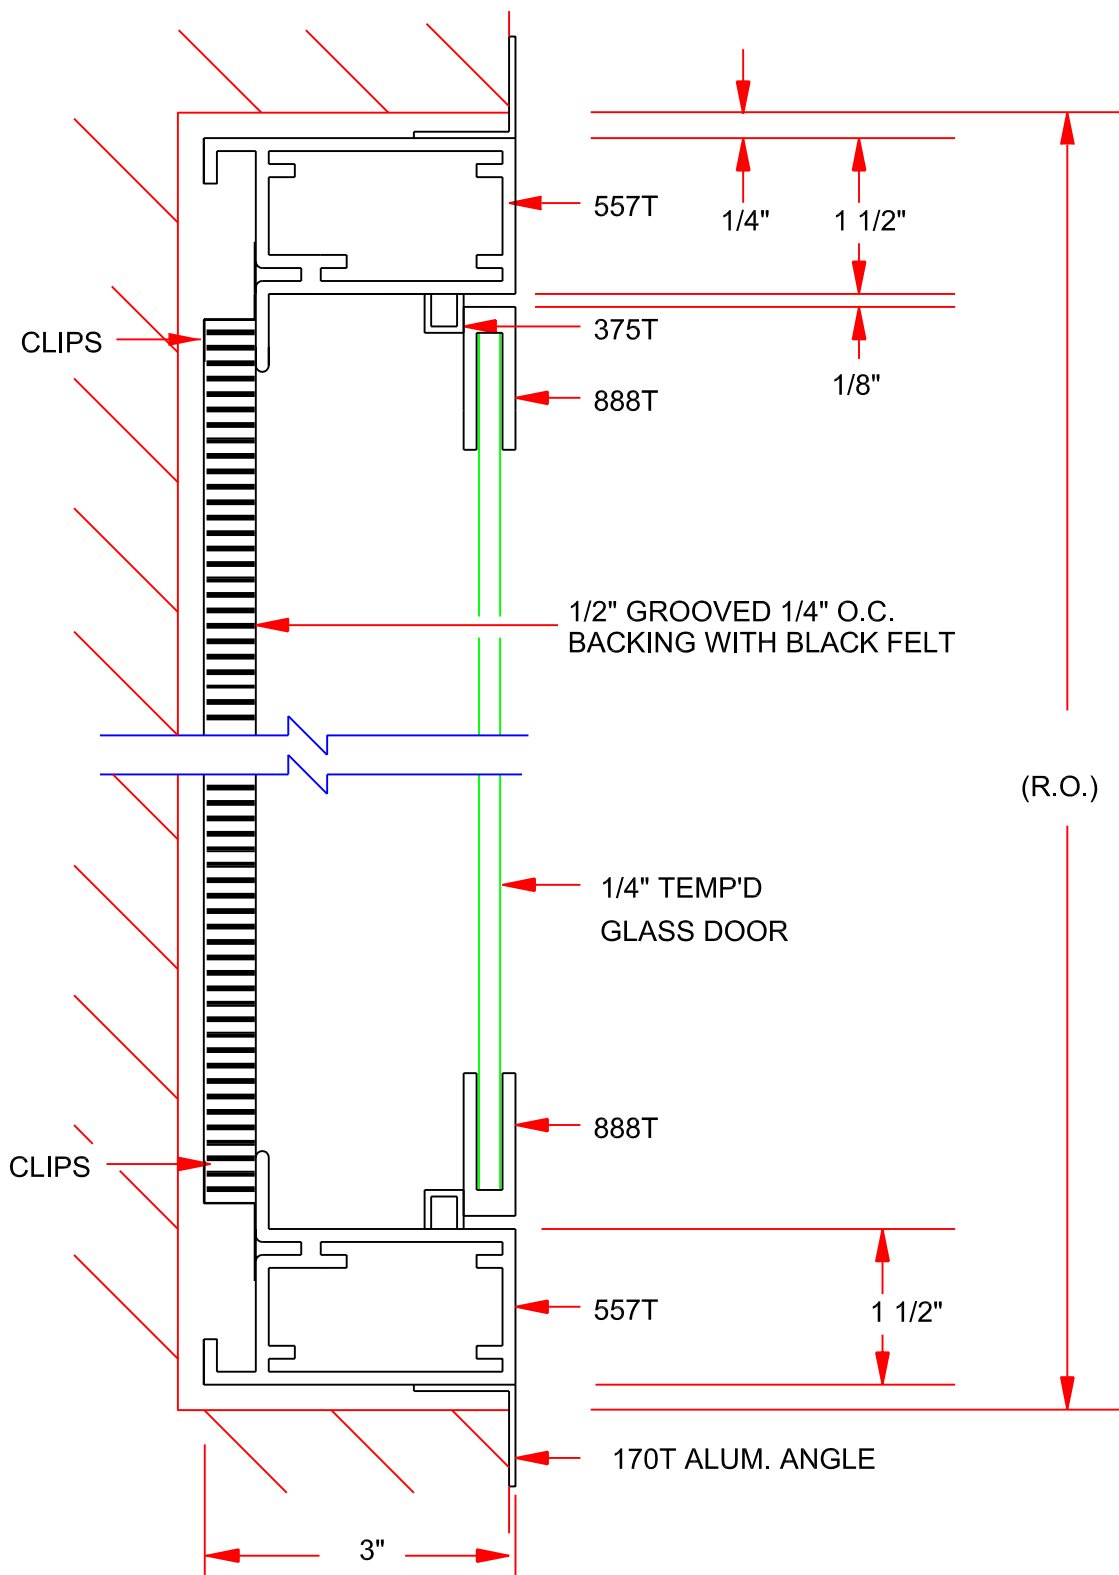

RECESSED MOUNT HINGED DOOR DIRECTORY CASE

PolyVision Corporation © 2005
 Customer Service and Support: 800-620-POLY (7659)
 info@polyvision.com
 www.polyvision.com/architect/
 Made with Pride in the USA