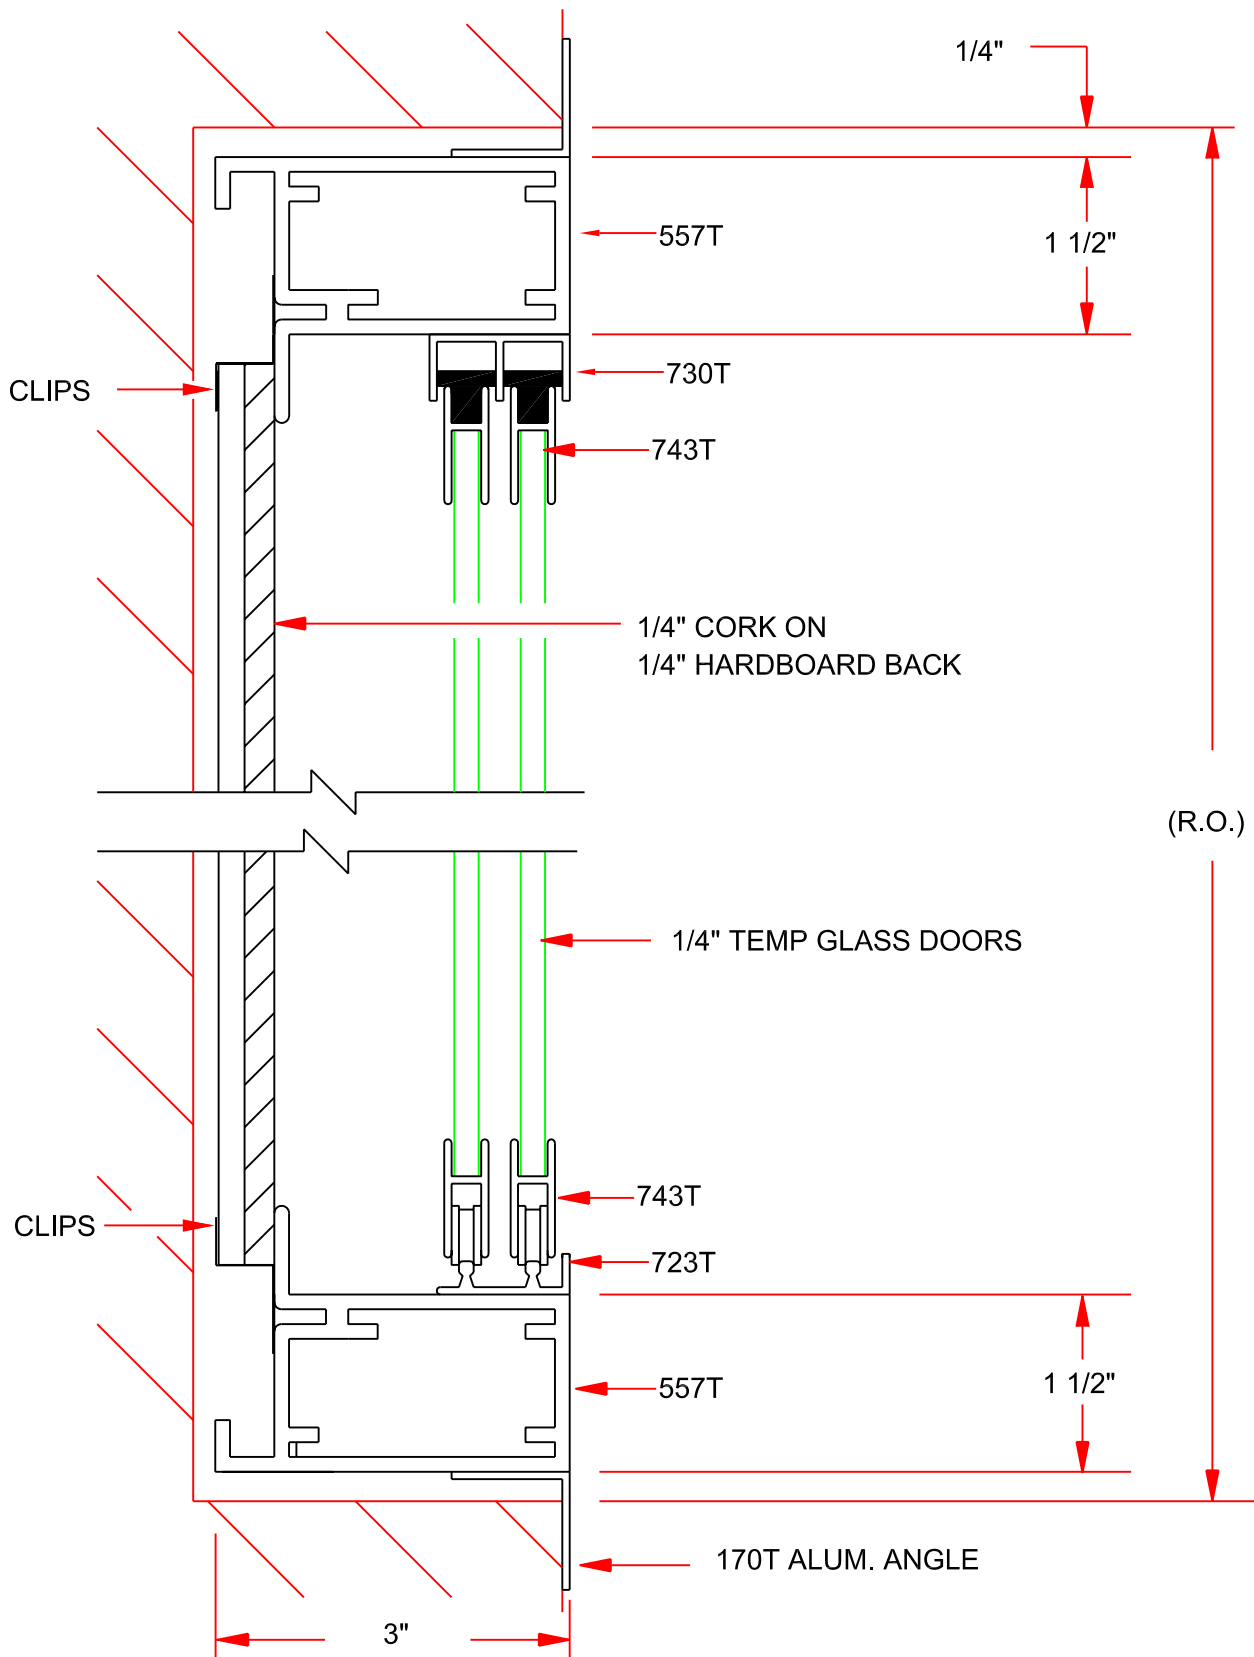

# RECESSED MOUNT SLIDING DOOR BULLETIN CASE

PolyVision Corporation © 2005  
 Customer Service and Support: 800-620-POLY (7659)  
 info@polyvision.com  
 www.polyvision.com/architect/  
 Made with Pride in the USA