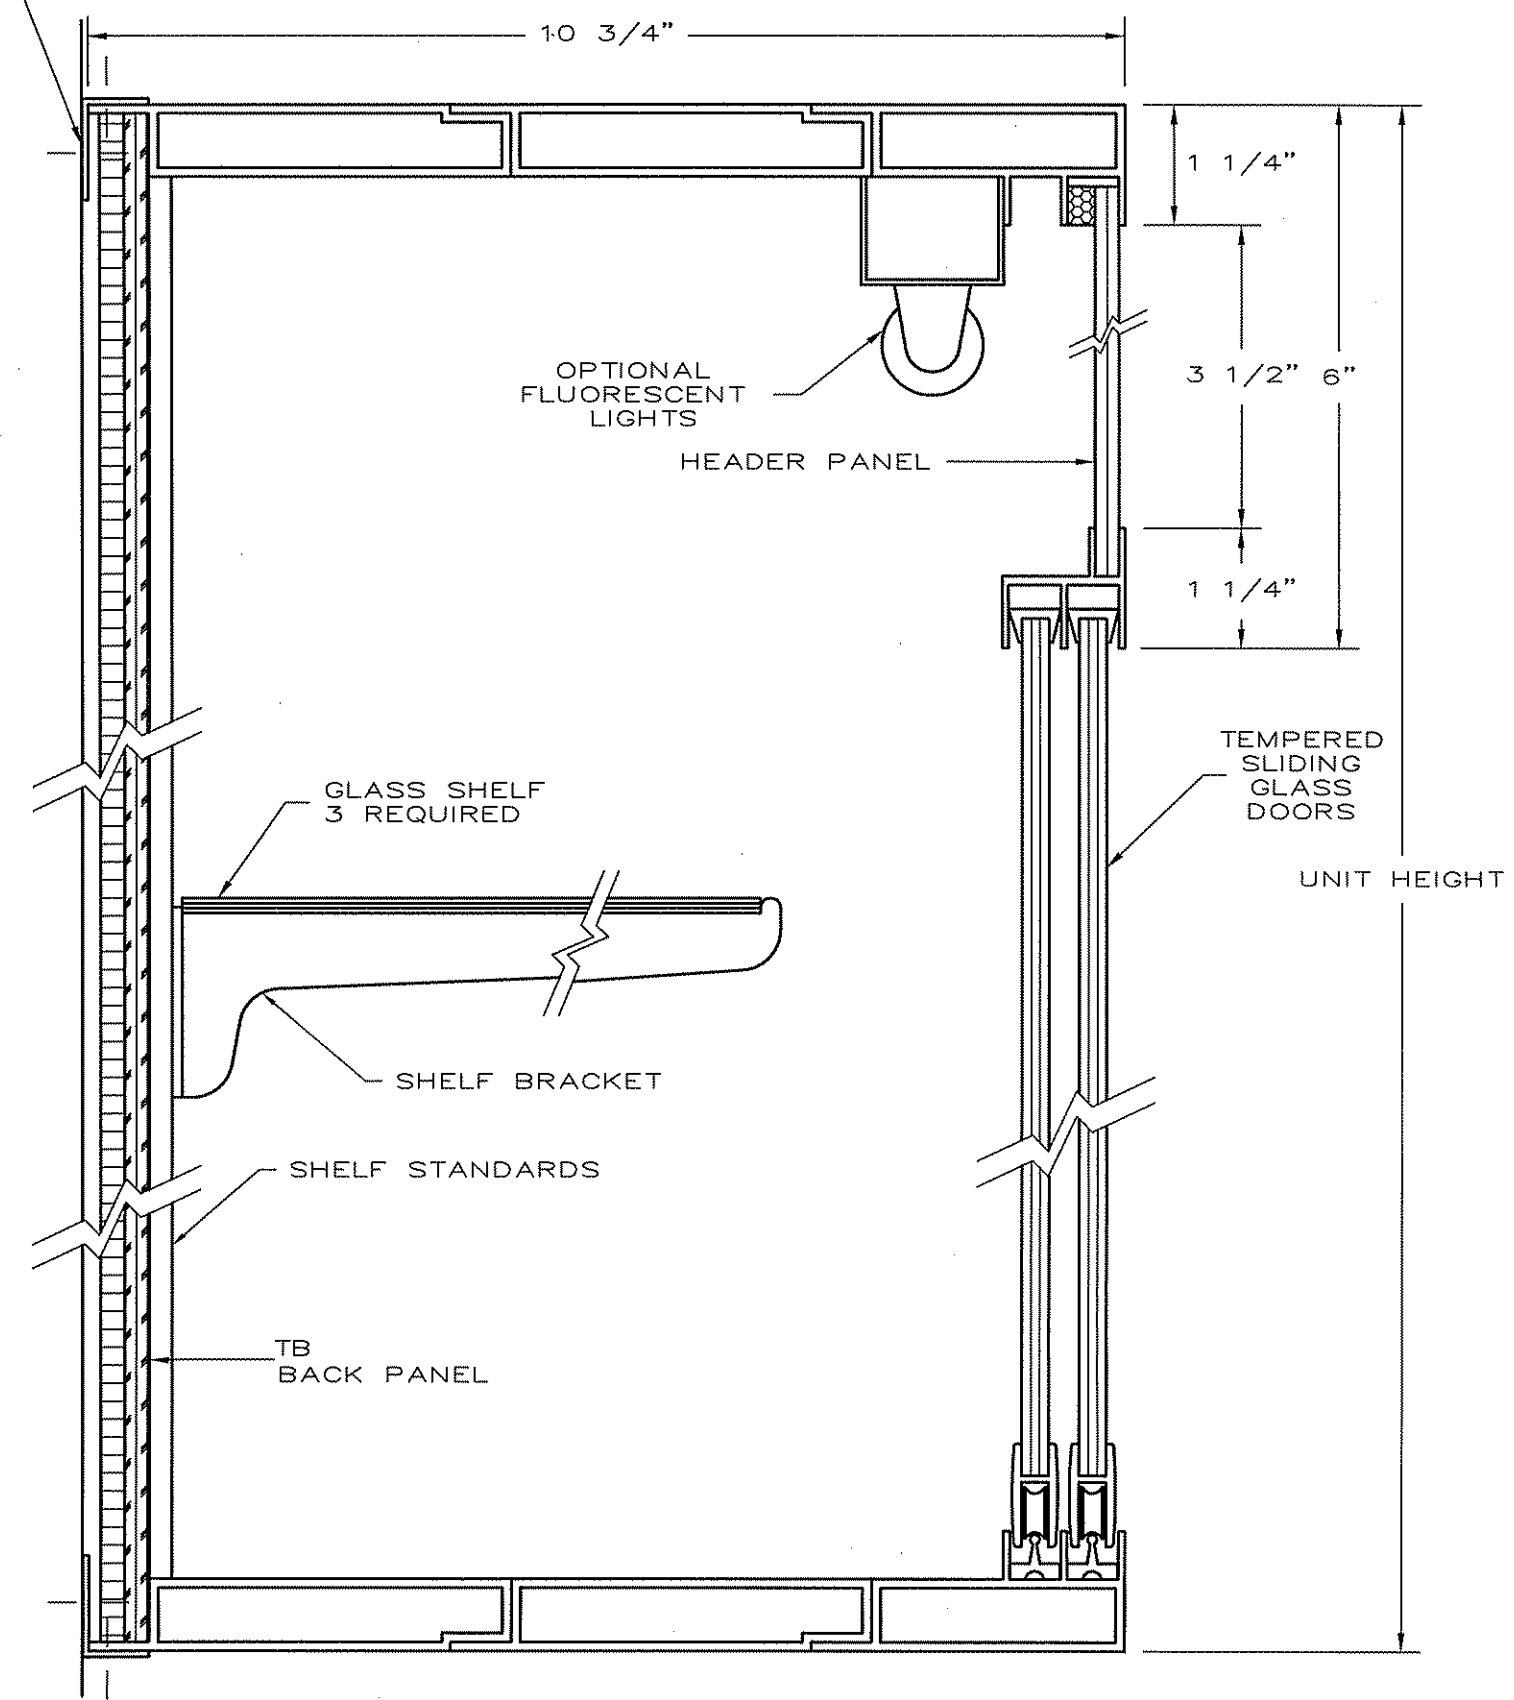

CLARIDGE IMPERIAL SERIES DISPLAY CASE WITH HEADER PANEL

CONT. MOUNTING ANGLES TOP & BOTTOM

SECTION "AA"

NO.	SIZE H-W	NO. SHELVES	SHELF WIDTH
464J	4' X 5'	3	8"
464K	4' X 6'	3	8"

SECTION "B"

SECTION "C"

SECTION "D"