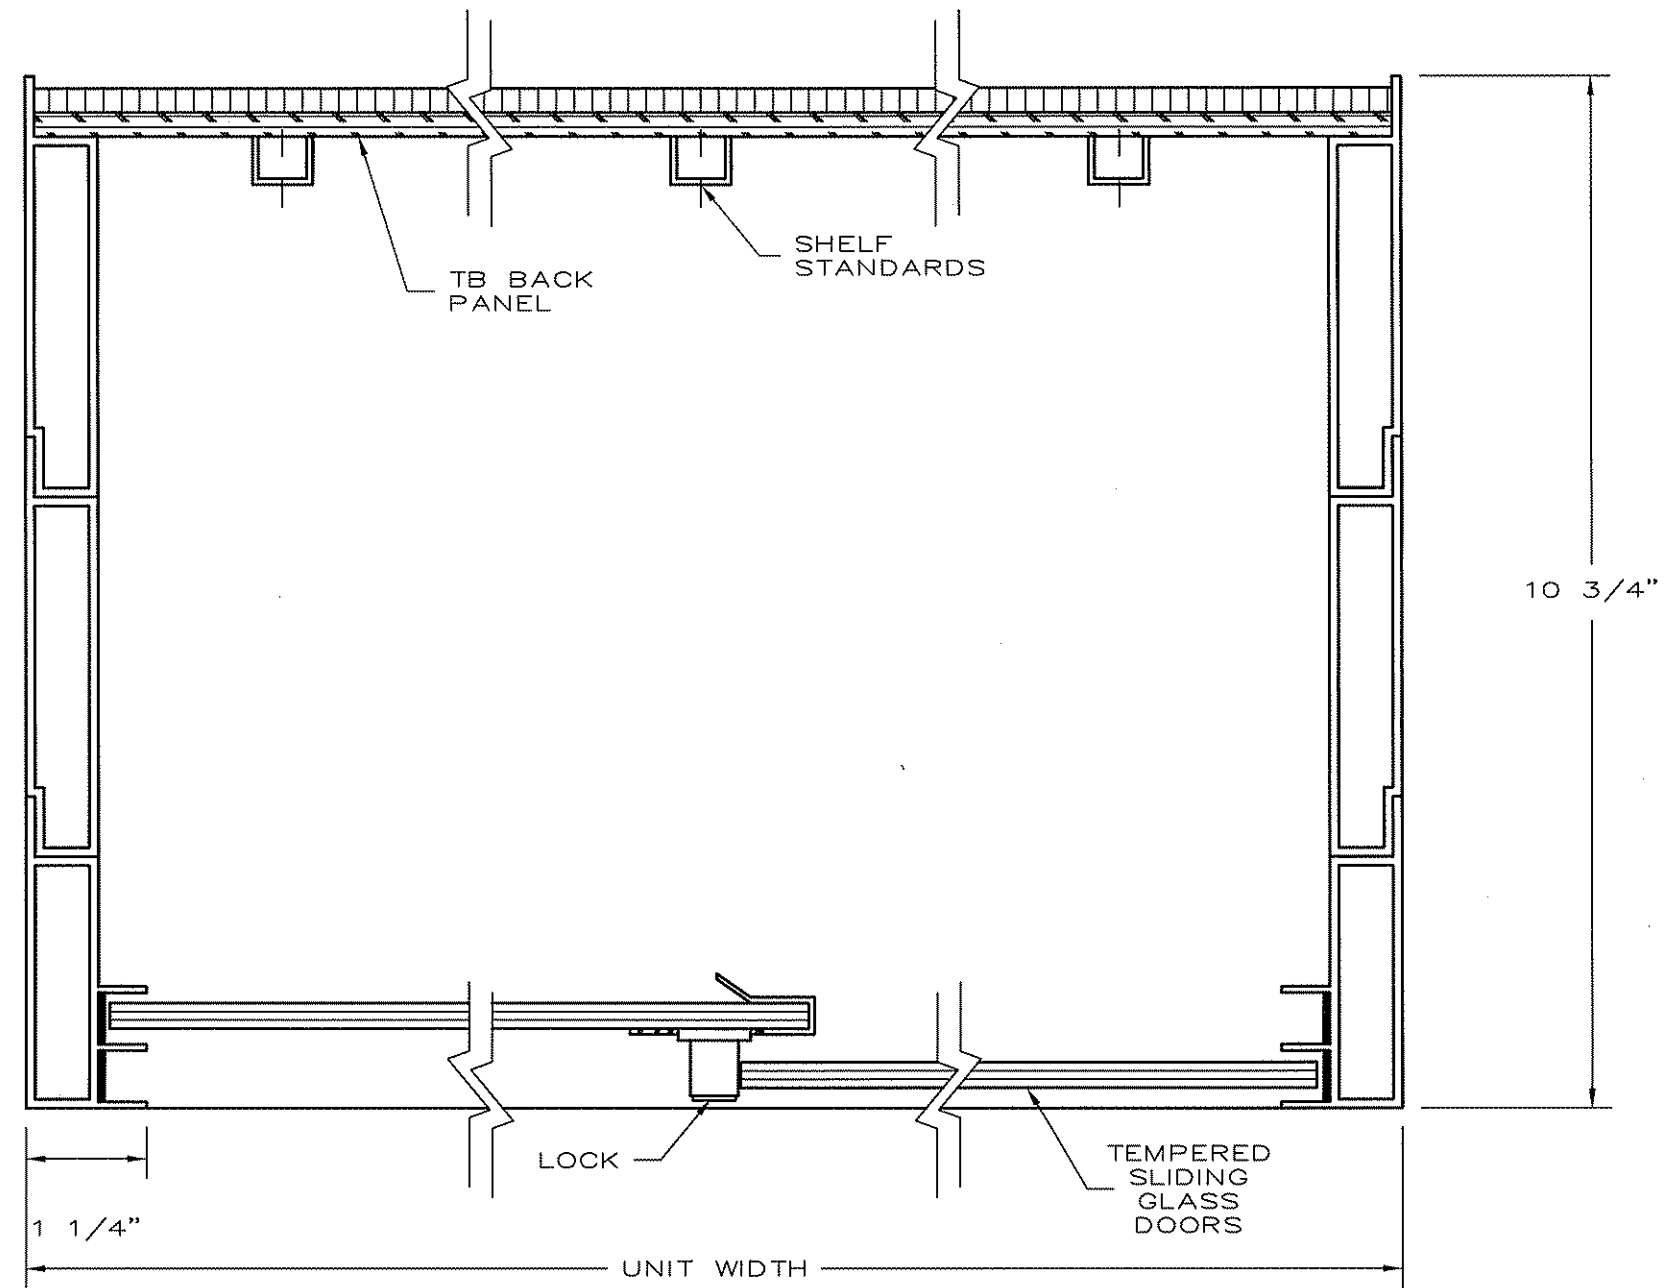

CLARIDGE IMPERIAL SERIES DISPLAY CASE WITH HEADER PANEL

CONT. MOUNTING ANGLES TOP & BOTTOM

SECTION "AA"

NO.	SIZE H-W	NO. SHELVES	SHELF WIDTH
464J	4' X 5'	3	8"
464K	4' X 6'	3	8"

SECTION "B"

SECTION "C"

SECTION "D"