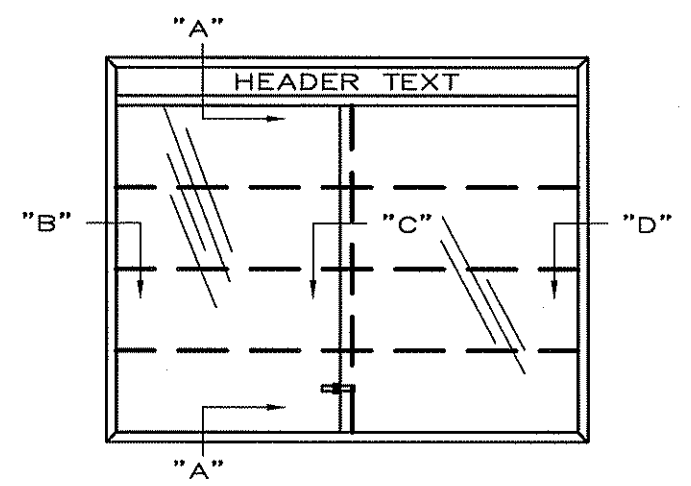

CLARIDGE IMPERIAL SERIES DISPLAY CASE WITH HEADER PANEL

CONT. MOUNTING ANGLES TOP & BOTTOM

SECTION "AA"

NO.	SIZE H-W	NO. SHELVES	SHELF WIDTH
464J	4' X 5'	3	8"
464K	4' X 6'	3	8"

SECTION "B"

SECTION "C"

SECTION "D"