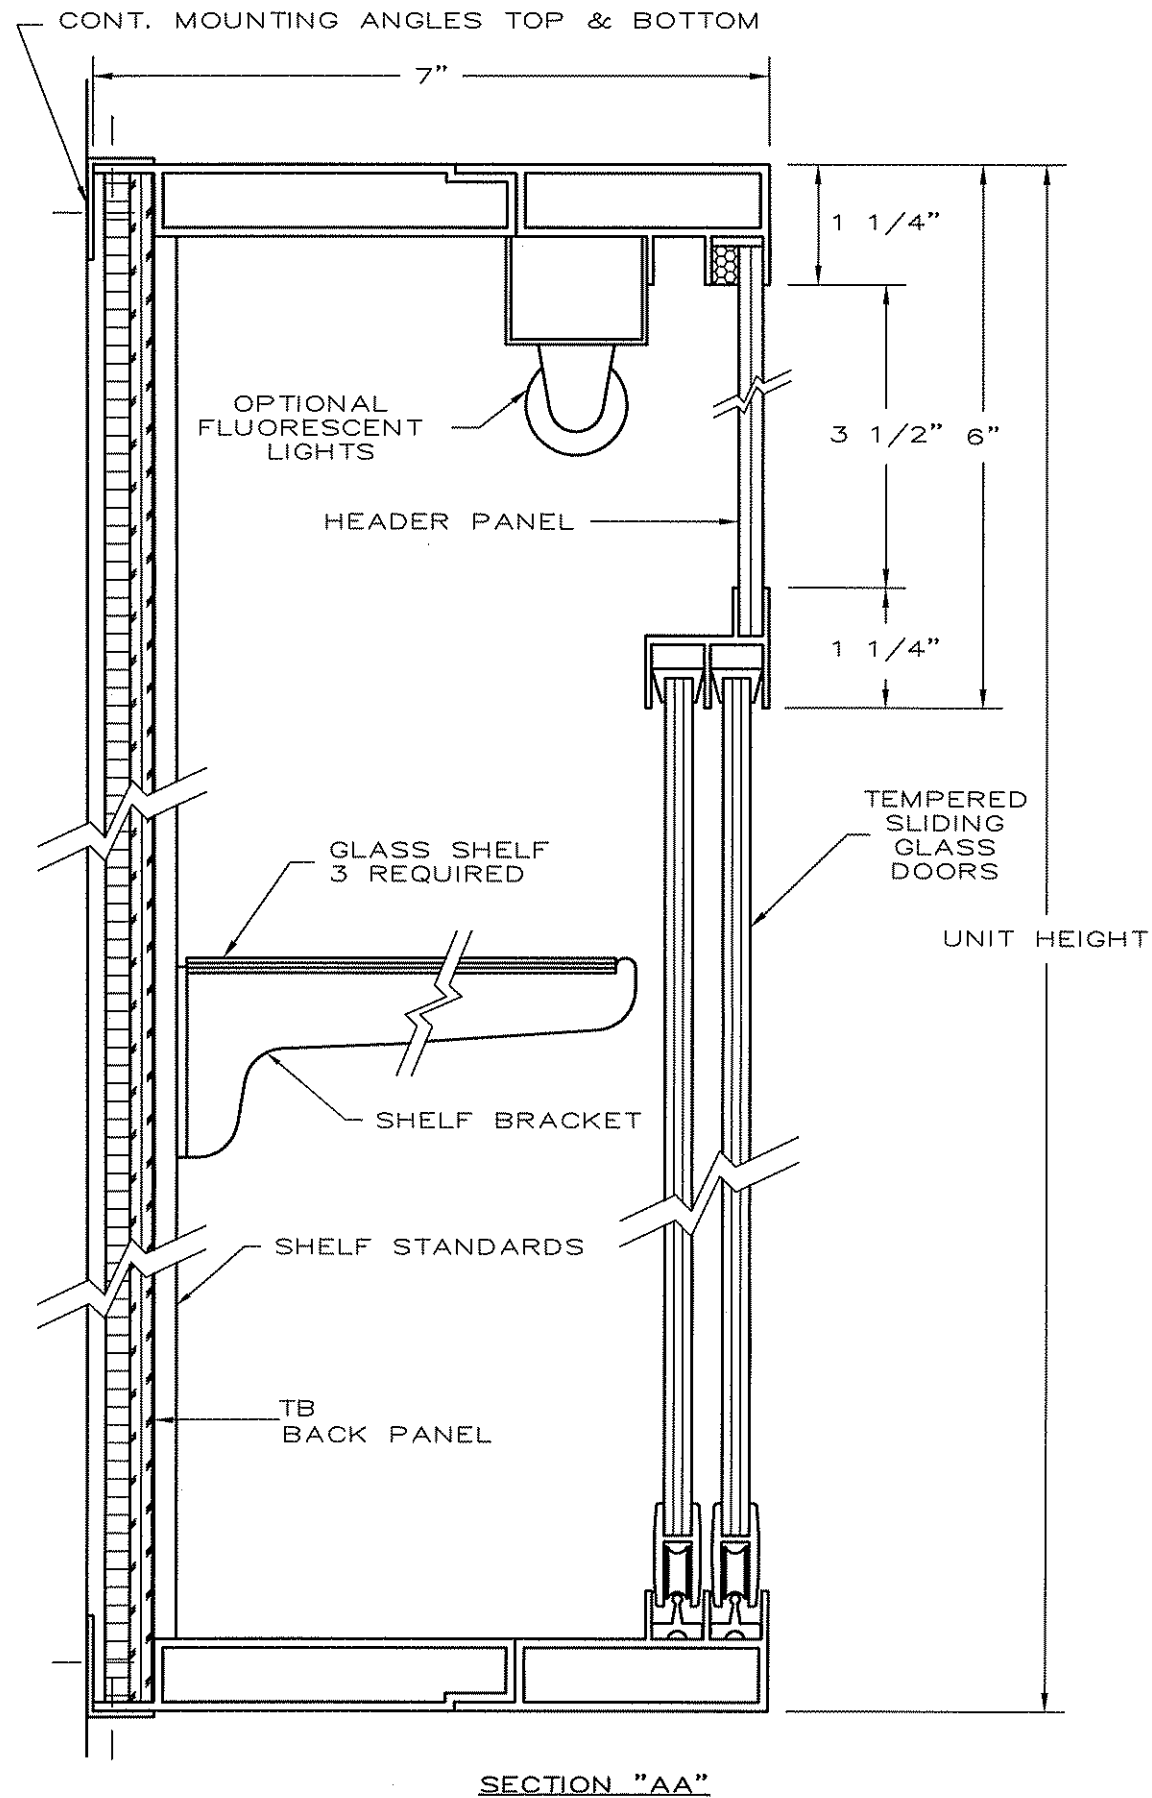

CLARIDGE IMPERIAL SERIES DISPLAY CASE WITH HEADER PANEL

NO.	SIZE H-W	NO. SHELVES	SHELF WIDTH
464	3' X 4'	2	4"
464D	4' X 5'	3	4"
464E	4' X 6'	3	4"

SECTION "B"

SECTION "C"

SECTION "D"