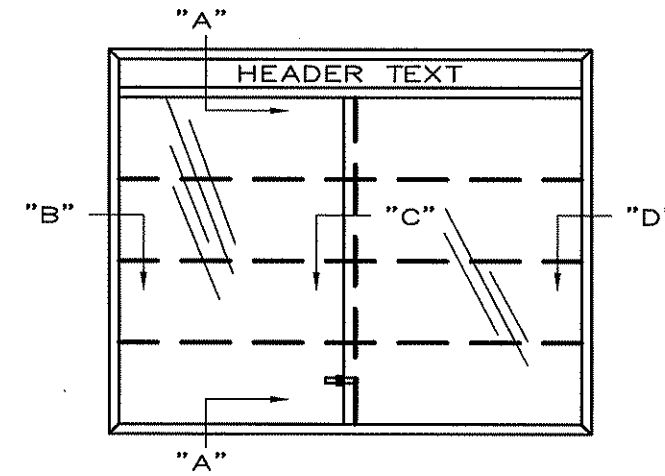

CLARIDGE IMPERIAL SERIES DISPLAY CASE WITH HEADER PANEL

NO.	SIZE H-W	NO. SHELVES	SHELF WIDTH
464	3' X 4'	2	4"
464D	4' X 5'	3	4"
464E	4' X 6'	3	4"

SECTION "B"

SECTION "C"

SECTION "D"