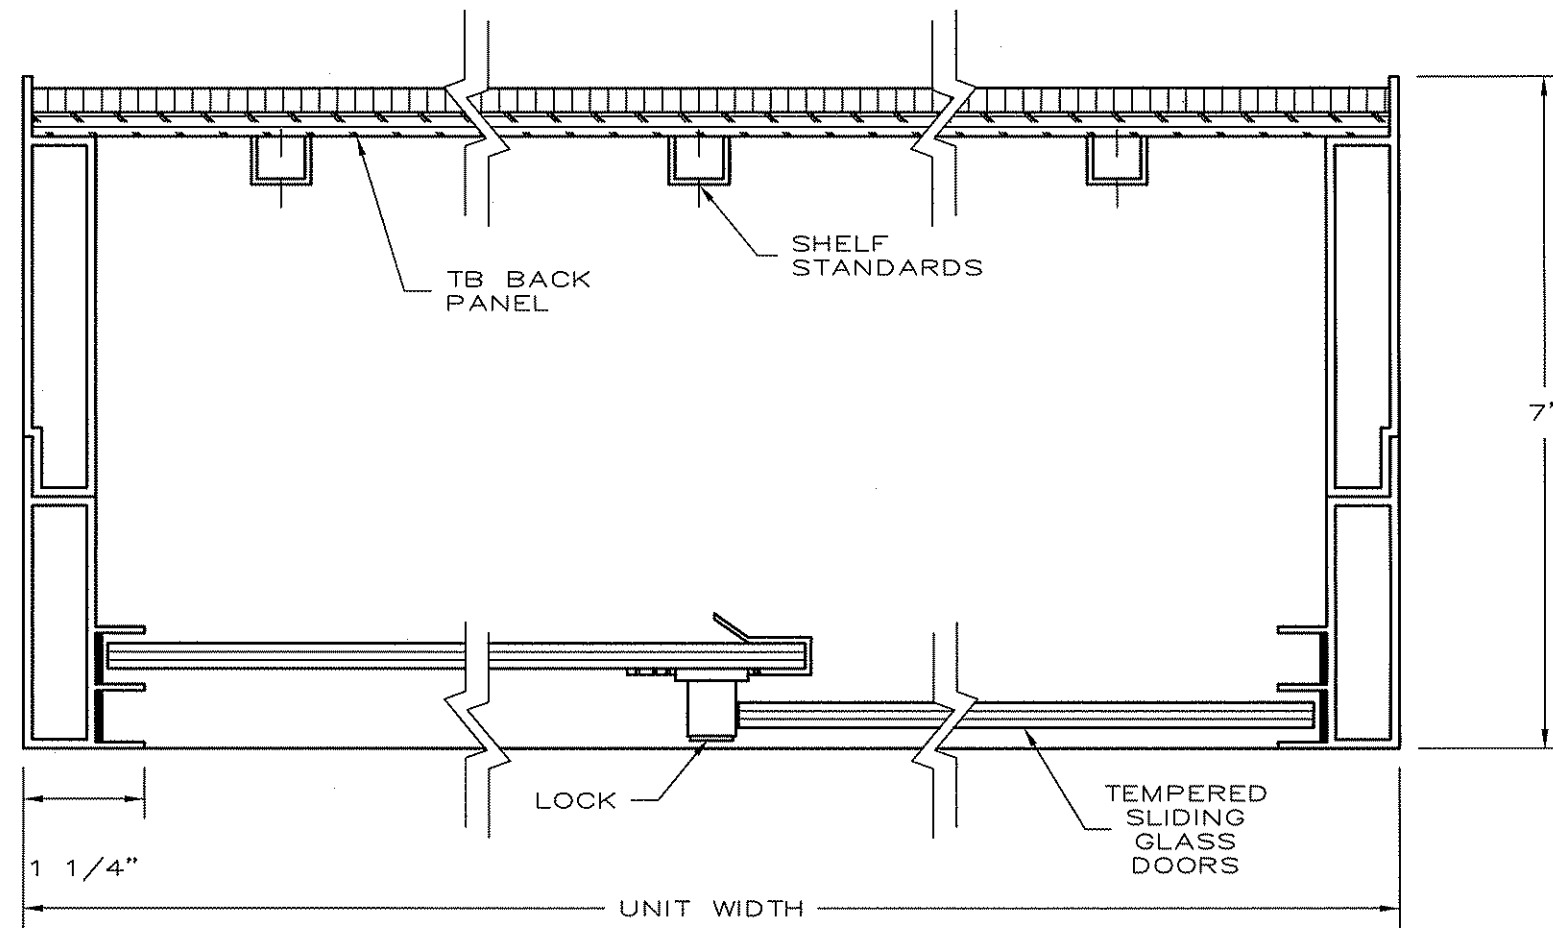

CLARIDGE IMPERIAL SERIES DISPLAY CASE WITH HEADER PANEL

NO.	SIZE H-W	NO. SHELVES	SHELF WIDTH
464	3' X 4'	2	4"
464D	4' X 5'	3	4"
464E	4' X 6'	3	4"

SECTION "B"

SECTION "C"

SECTION "D"